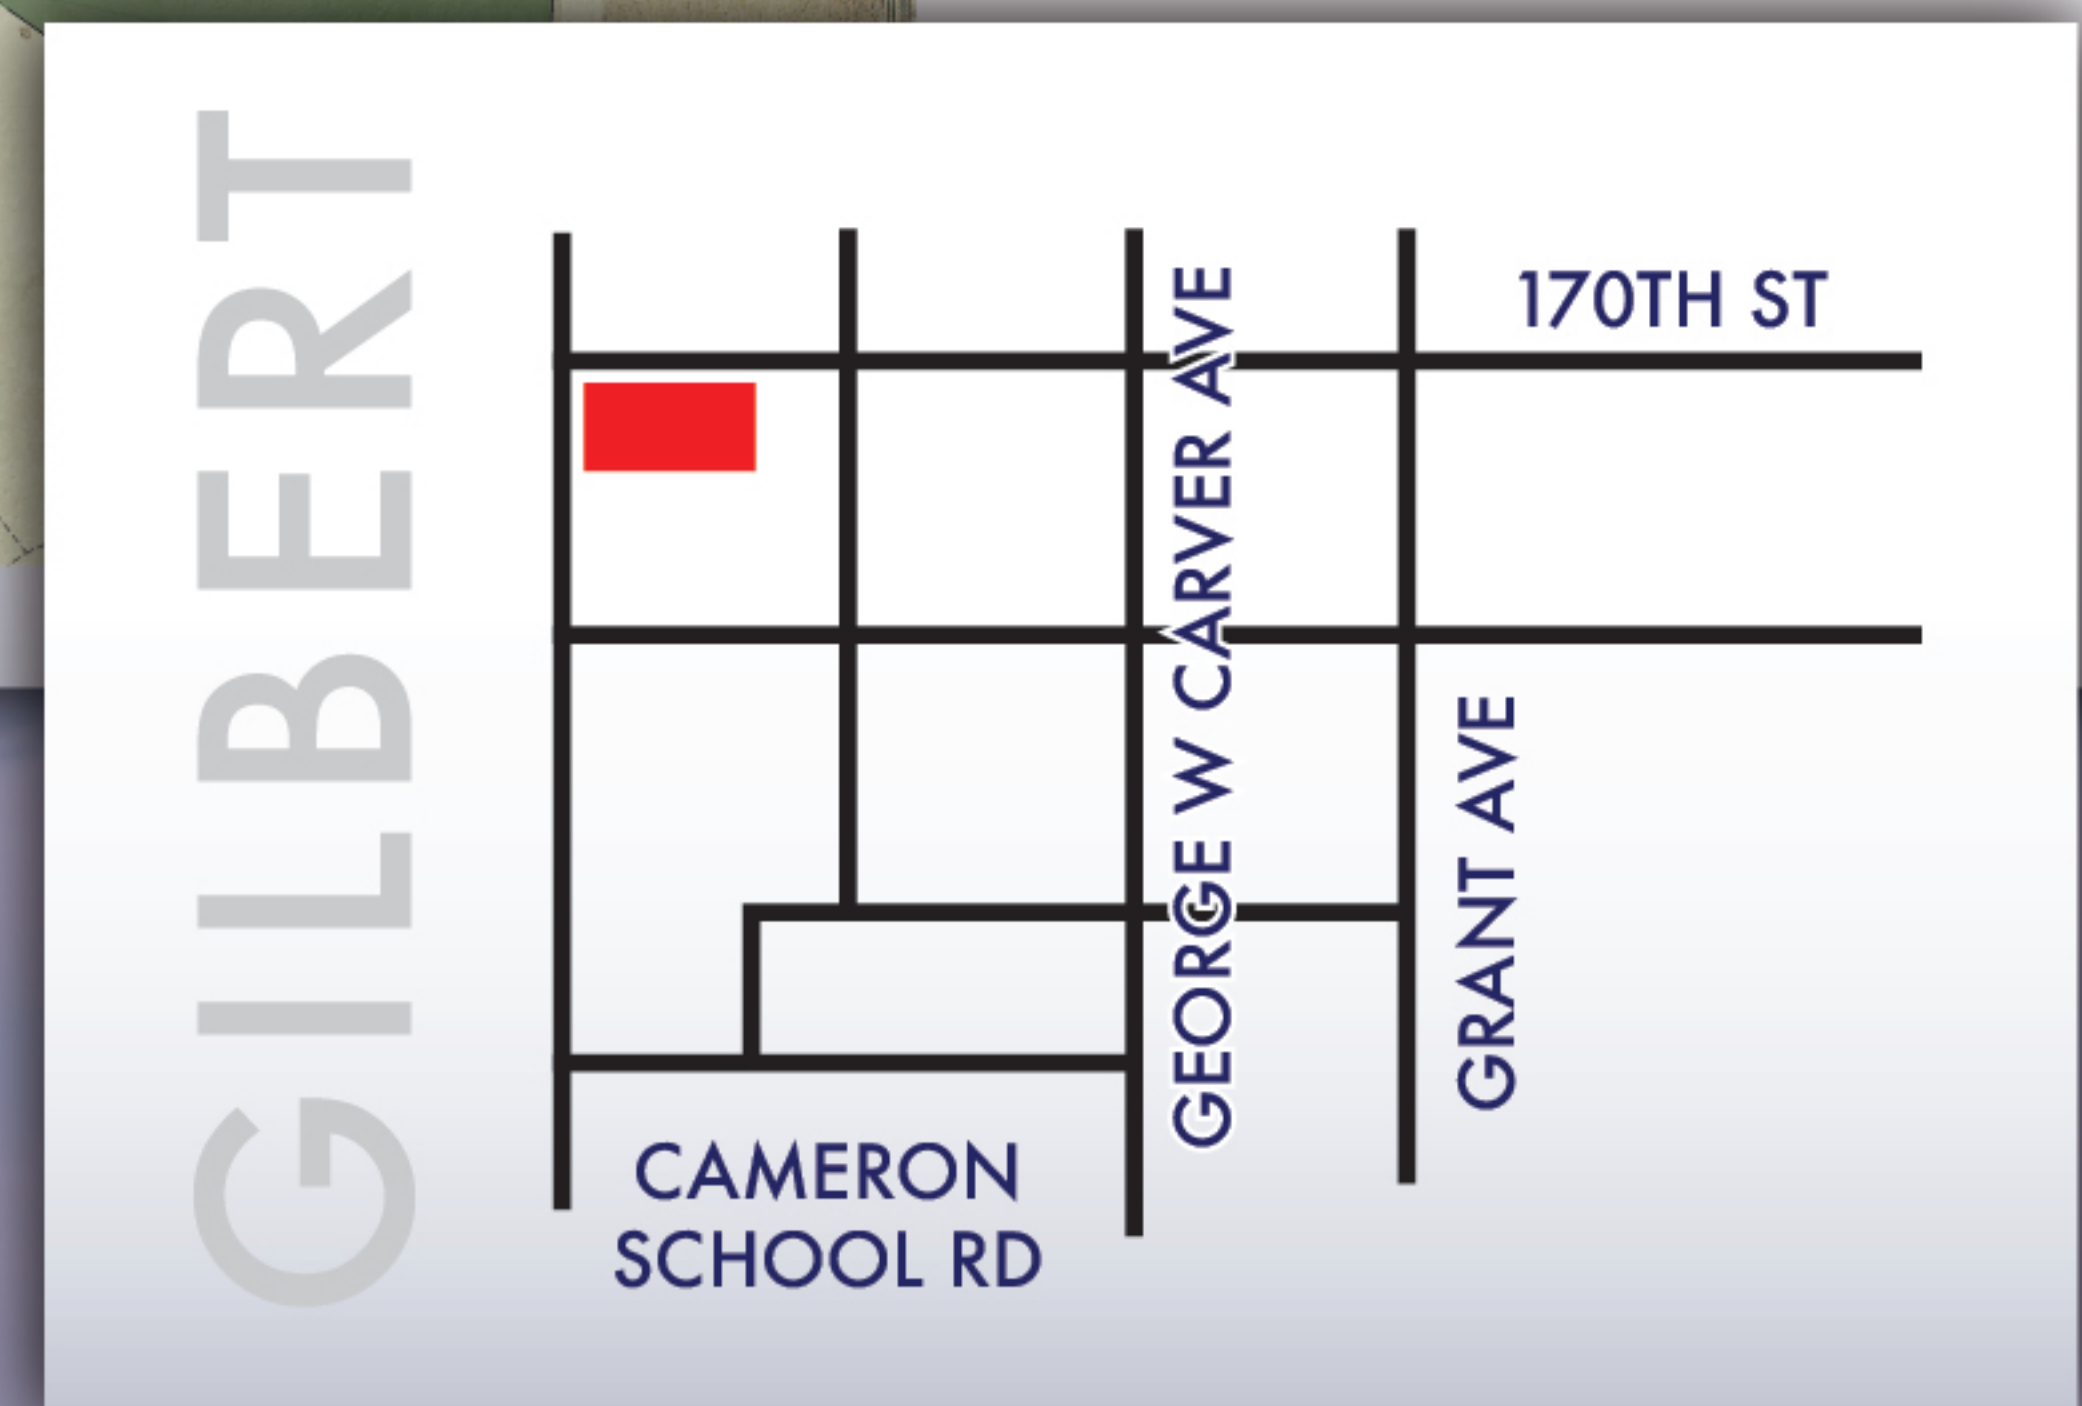

Select the perfect site for your dream home!
Contact your Friedrich Realtor today and get started!

Home Sales | New Construction | Investment Property | Development