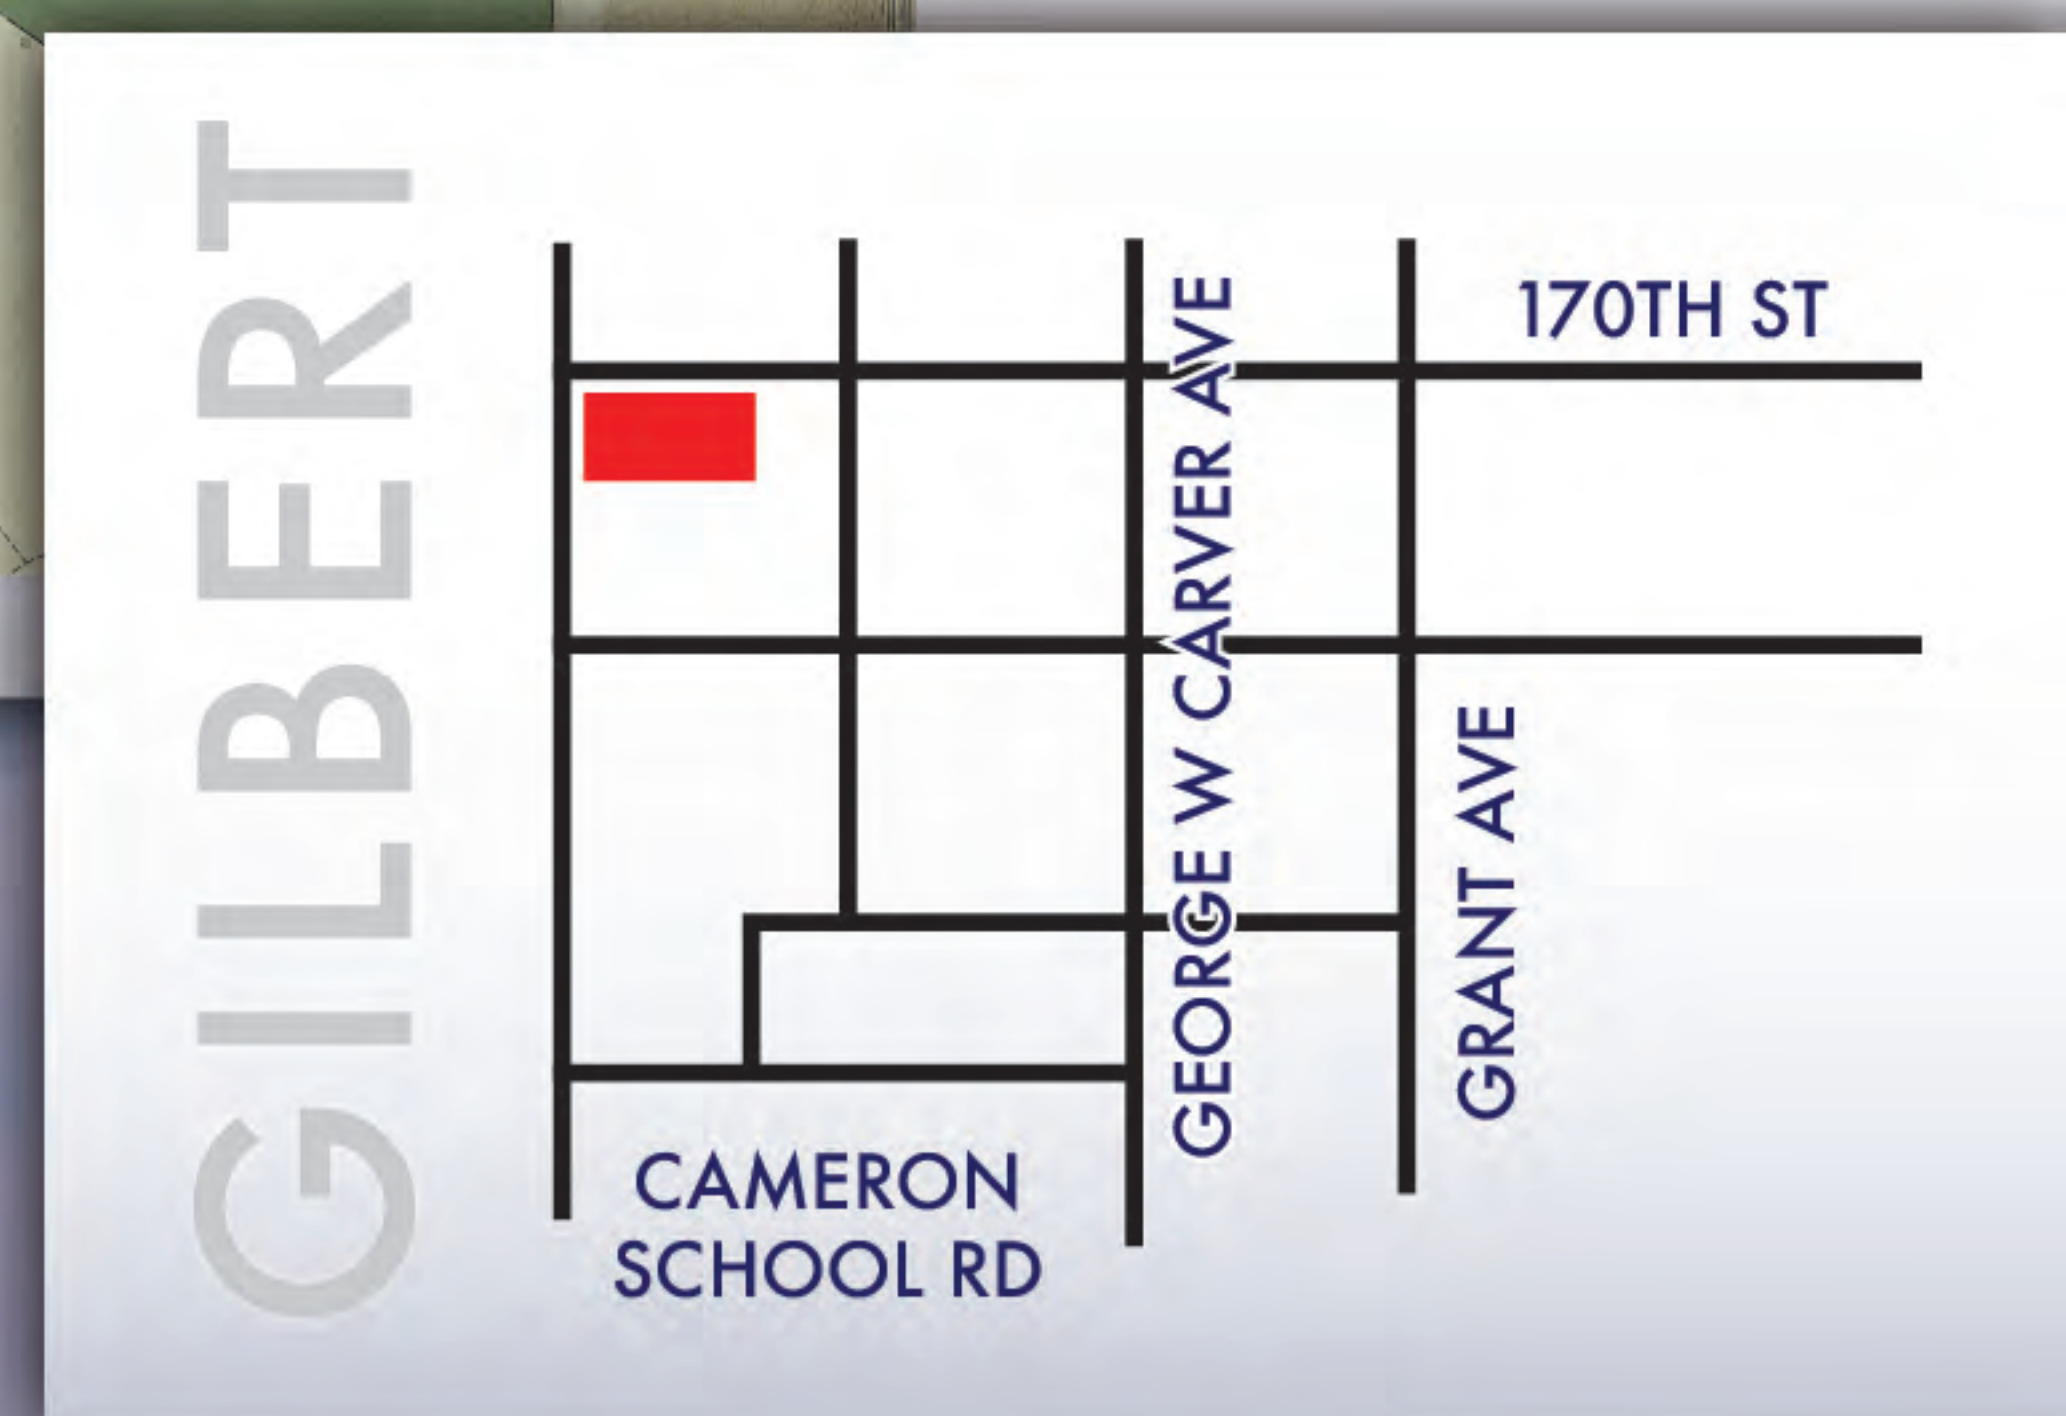

Select the perfect site for your dream home!
Contact your Friedrich Realtor today and get started!

Home Sales | New Construction | Investment Property | Development